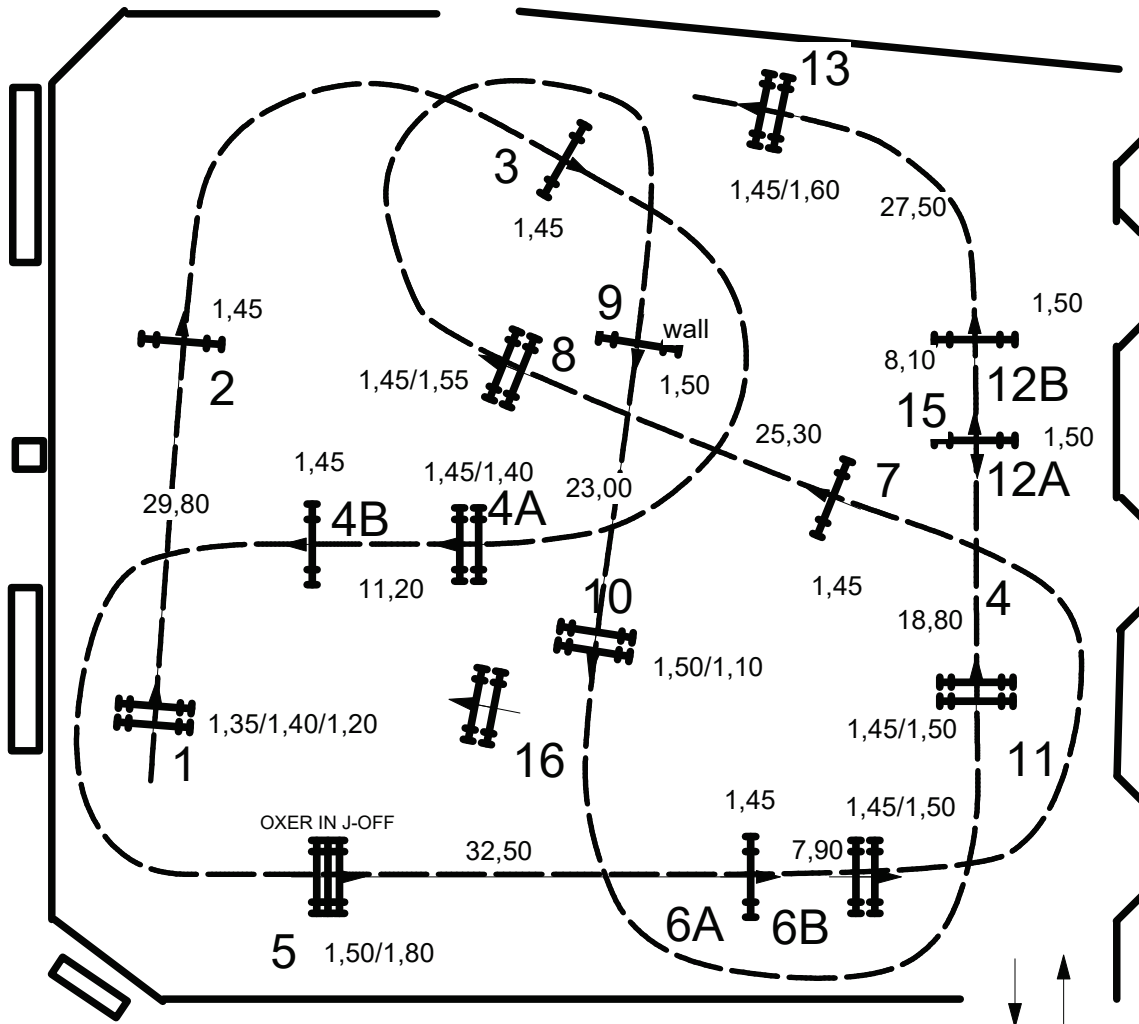

\$50,000 Win Vision Grand Prix

- FEI RG / ART:
- HEIGHT: m
- SPEED: 350m/min
- FIRST ROUND: 1-13
- DISTANCE: 520
- TIME ALLOWED: 84 sec
- JUMP OFF: 9,4B,5,6A,6B,7,15,16
- J/O DISTANCE: 290m
- J/O TIME ALLOWED: 47 sec